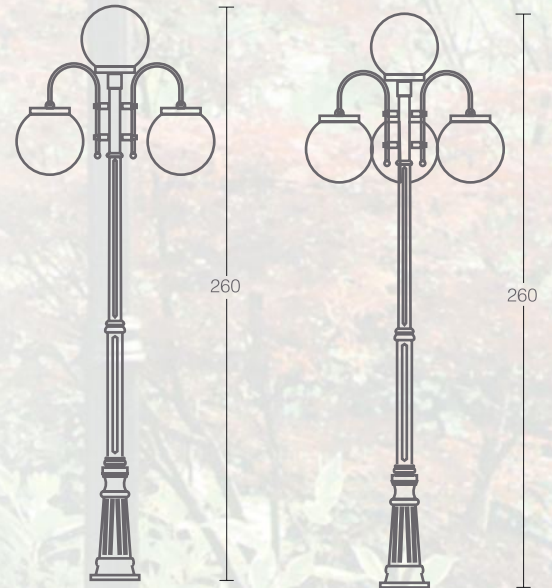

JM006/.../.../R

IP 23   230 V~ 60 W

JM 006/2+1/A/R

JM 006/1/B/R

JM 006/2/B/R

JM 006/3/B/R

JM 006/2+1/B/R

JM 006/3+1/B/R

JM 006/K/A

JM 006/K/B

JM 006/W

JM 006/1/A/R

JM 006/2/A/R

JM 006/3/A/R

JM 006/2+1/A/R

JM 006/3+1/A/R