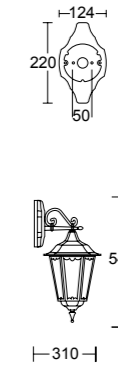

# CHESTER

**0134**

**0138**

**0140**

**0110**

**0114**

diffusore in policarbonato  
polycarbonate diffuser  
**MAX 60W**

**0130**

**0131**

**0132**

**0133**

CODICE COLORI  
COLORS CODE

- .02** nero  
black
- .05** antracite  
anthracite
- .11** nero bronzo  
black bronze

ACCESSORI  
ACCESSORIES

BASE PER ANCORAGGIO  
ANCHORAGE PLATE

**703**