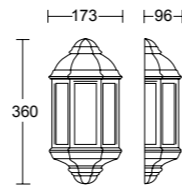

# CHESTER

**0134**

**0138**

**0140**

**0110**

**0114**

diffusore in policarbonato  
polycarbonate diffuser  
**MAX 60W**

**0130**