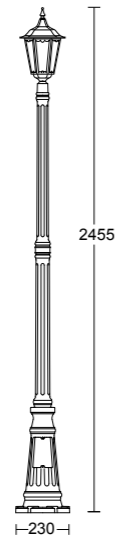

# CHESTER

**0134**

**0138**

**0140**

**0110**

**0114**

diffusore in policarbonato  
polycarbonate diffuser  
**MAX 60W**

**0130**

**0131**

**0132**

**0133**

CODICE COLORI  
COLORS CODE

- .02** nero  
black
- .05** antracite  
anthracite
- .11** nero bronzo  
black bronze

ACCESSORI  
ACCESSORIES

BASE PER ANCORAGGIO  
ANCHORAGE PLATE

**703**