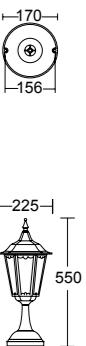

# CHESTER

**0134**

**0138**

**0140**

**0110**

**0114**

diffusore in policarbonato  
polycarbonate diffuser  
**MAX 60W**

**0130**

**0131**

**0132**

**0133**

CODICE COLORI  
COLORS CODE

- .02** nero  
black
- .05** antracite  
anthracite
- .11** nero bronzo  
black bronze

ACCESSORI  
ACCESSORIES

BASE PER ANCORAGGIO  
ANCHORAGE PLATE

**703**