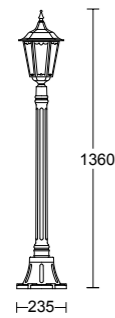

# CHESTER

**0134**

**0138**

**0140**

**0110**

**0114**

diffusore in policarbonato  
polycarbonate diffuser  
**MAX 60W**

**0130**