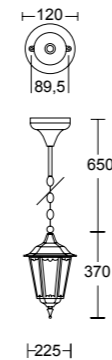

# CHESTER

**0134**

**0138**

**0140**

**0110**

**0114**

diffusore in policarbonato  
polycarbonate diffuser  
**MAX 60W**

**0130**

**0131**

**0132**

**0133**

CODICE COLORI  
COLORS CODE

- .02** nero  
black
- .05** antracite  
anthracite
- .11** nero bronzo  
black bronze

ACCESSORI  
ACCESSORIES

BASE PER ANCORAGGIO  
ANCHORAGE PLATE

**703**