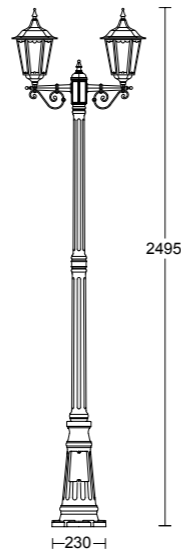

# CHESTER

**0134**

**0138**

**0140**

**0110**

**0114**

diffusore in policarbonato  
polycarbonate diffuser  
**MAX 60W**

**0130**

**0131**

**0132**

**0133**

CODICE COLORI  
COLORS CODE

- .02** nero  
black
- .05** antracite  
anthracite
- .11** nero bronzo  
black bronze

ACCESSORI  
ACCESSORIES

BASE PER ANCORAGGIO  
ANCHORAGE PLATE

**703**