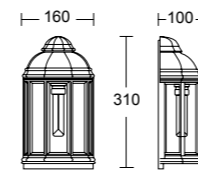

# CHESTER

**0134**

**0138**

**0140**

**0110**

**0114**

diffusore in policarbonato  
polycarbonate diffuser  
**MAX 60W**

**0130**