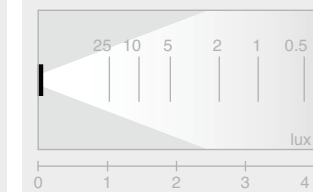

.L7X.T

vetro trasparente clear diffuser
alimentatore elettronico electronic ballast

35W HIT

G8,5

spot

3300 lm

codice colori
colour codes

- .01** bianco
white
- .05** grigio antracite
anthracite grey
- .13** grigio RAL9006
RAL9006 Grey
- .45** marrone ruggine
rust brown

6535

1 fascio stretto 1 spot

6537

1 fascio largo 1 flood

6538

2 fasci larghi 2 flood

6539

1 fascio largo + 1 stretto
1 flood + 1 spot