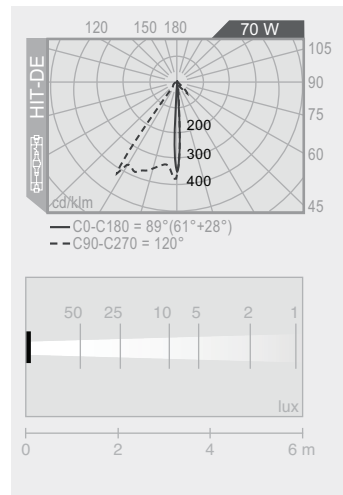

70W HIT-DE

Rx7s

spot

6500 lm

codice colori
colour codes

- .01** bianco
white
- .05** grigio antracite
anthracite grey
- .13** grigio RAL9006
RAL9006 Grey
- .45** marrone ruggine
rust brown