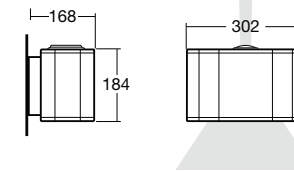

6534

1 fascio largo + 1 stretto
1 flood + 1 spot

finiture disponibili finishes available

bianco grigio antracite grigio RAL9006 marrone ruggine
white anthracite grey RAL9006 grey rust brown

.82F.T

vetro trasparente clear diffuser
alimentatore elettronico electronic ballast

5W 5Led 230V

bianco white

medium 24°

225 lm 6000 K Cool White

8° orientabilità
adjustable