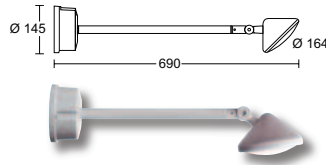

Mughetto System

IP 65 | 0,5m | classe I | classe III | 230 V 50 Hz | CE | PC

PROIETTORI
FLOODLIGHTS

4142

4148

4152

.42F.T

vetro trasparente clear diffuser

80W QT-DE (ex. G4690 OSRAM)

R7s (L74,9)

flood 88°

1520 lm

H (m)	D (m)	MED LUX	MAX LUX
1.00	1.90	139	363
2.00	3.81	35	91
3.00	5.71	15	40
4.00	7.61	9	23
5.00	9.52	6	15

.44X.T

vetro trasparente clear diffuser

50W HI-SPOT

GZ10

25°-50°

370 lm

H (m)	D (m)	MED LUX	MAX LUX
1.00	0.63	355	594
2.00	1.26	89	148
3.00	1.89	39	66
4.00	2.52	22	37
5.00	3.15	14	24

.20S.T

9W 9Led

bianco white

spot 12°

630 lm 6000 K Cool White

H (m)	D (m)	MED LUX	MAX LUX
1.00	0.12	12274	21592
2.00	0.24	3068	5398
3.00	0.36	1364	2399
4.00	0.47	767	1350
5.00	0.59	491	864

.17S.T

9W 9Led

bianco white

spot 12°

505 lm 3000 K Warm White

H (m)	D (m)	MED LUX	MAX LUX
1.00	0.12	9819	17274
2.00	0.24	2454	4318
3.00	0.36	1091	1919
4.00	0.47	613	1080
5.00	0.59	392	691

codice colori
colour codes

.02 nero black

.05 grigio antracite anthracite grey

.13 grigio RAL9006 RAL9006 grey

.20S.T e 17S.T non disponibile per la versione cod.4142.

.20S.T and 17S.T not available for cod.4142 version.

.44X.T 50W consigliato per la versione cod.4142.

.44X.T 50W recommended for cod.4142 version.

accessori
accessories

VISIERA IN ALLUMINIO
ALUMINIUM COWL

720 nero black **721** grigio antracite anthracite grey **722** grigio RAL9006 RAL9006 grey
Da installare sotto l'anello.
To be installed under the standard ring.

VISIERA CILINDRICA
CYLINDRIC COWL

701 nero black **716** grigio antracite anthracite grey **717** grigio/grey RAL9006
Da installare sotto l'anello.
To be installed under the standard ring.

PICCHETTO NERO IN NYLON
BLACK NYLON STAKE

711 Per versione 4148.
For 4148 version.