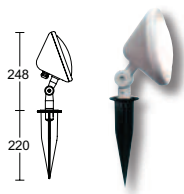

Mughetto System

IP 65 | 0,5m | classe I | classe III | 230 V 50 Hz | CE | PC

PROIETTORI
FLOODLIGHTS

4142