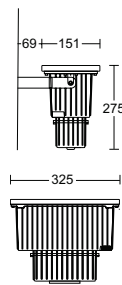

5813

5817

.59F.T

vetro trasparente clear diffuser

70W HIT-DE / HST-DE

Rx7s

78°-118°

6500 lm / 6800 lm

H (m)	D (m)	MED LUX	MAX LUX
5.00	9.93	21	59
4.00	7.94	33	92
3.00	5.96	59	163
2.00	3.97	132	368
1.00	1.99	527	1471

82°
ASYM FLOOD
6500 lm

.40F.T

vetro trasparente clear diffuser

120W HAL

R7s

70°-110°

2440 lm

H (m)	D (m)	MED LUX	MAX LUX
5.00	13.14	5.25	16.05
4.00	10.50	8.25	25.50
3.00	7.88	14.25	45
2.00	5.25	32.25	101
1.00	3.35	128	405

110°
SYMM FLOOD
2440 lm

.61F.T

vetro trasparente clear diffuser

150W HIT-DE / HST-DE

Rx7s-24

118°-122°

15000 lm

H (m)	D (m)	MED LUX	MAX LUX
5.00	16.74	41	114
4.00	13.39	64	178
3.00	10.04	113	317
2.00	6.70	255	713
1.00	3.35	1018	2854

118°
ASYM FLOOD
14000 lm

codice colori
colour codes

.05 grigio antracite
anthracite grey

.13 grigio RAL9006
RAL9006 grey

accessori
accessories

FILTRI COLORATI
COLOURED FILTERS

300 rosso red | **302** giallo yellow | **304** blu blue | **306** verde green