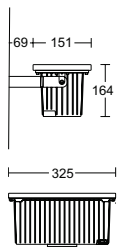

5813

5817

.59F.T

vetro trasparente clear diffuser

70W HIT-DE / HST-DE

Rx7s

78°-118°

6500 lm / 6800 lm

H (m)	D (m)	MED LUX	MAX LUX
5.00	9.93	21	59
4.00	7.94	33	92
3.00	5.96	59	163
2.00	3.97	132	368
1.00	1.99	527	1471

82°
ASYM FLOOD
6500 lm

.40F.T

vetro trasparente clear diffuser

120W HAL

R7s

70°-110°

2440 lm

H (m)	D (m)	MED LUX	MAX LUX
5.00	13.14	5.25	16.05
4.00	10.50	8.25	25.50
3.00	7.88	14.25	45
2.00	5.25	32.25	101
1.00	3.35	128	405

110°
SYMM FLOOD
2440 lm

.61F.T

vetro trasparente clear diffuser

150W HIT-DE / HST-DE

Rx7s-24

118°-122°

15000 lm

H (m)	D (m)	MED LUX	MAX LUX
5.00	16.74	41	114
4.00	13.39	64	178
3.00	10.04	113	317
2.00	6.70	255	713
1.00	3.35	1018	2854

118°
ASYM FLOOD
14000 lm

codice colori
colour codes

.05 grigio antracite
anthracite grey

.13 grigio RAL9006
RAL9006 grey

accessori
accessories

FILTRI COLORATI
COLOURED FILTERS

300 rosso red | **302** giallo yellow | **304** blu blue | **306** verde green