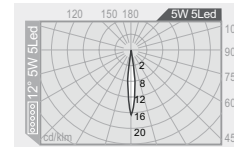

.B7S.A

5W 5Led 230V

bianco white

medium 12°

180 lm 3000 K Warm White

8° orientabilità
adjustable

H (m)	D (m)	MED LUX	MAX LUX	SPOT
0.50	0.10	4858	8588	12° 180 lm
1.00	0.20	1214	2148	
1.50	0.30	540	964	
2.00	0.40	304	537	
2.50	0.50	194	343