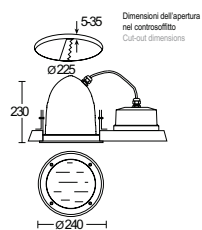

5337

anello inox stainless steel ring

finiture disponibili finishes available

bianco white   acciaio inox stainless steel