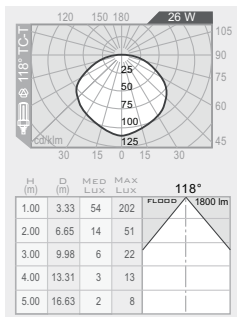

.80FA

vetro acidato acid etched diffuser

26W TC-T

Gx24d-3

flood 118°

1800 lm