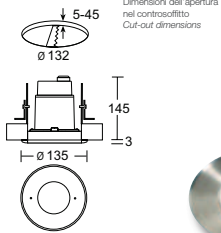

6621

anello inox stainless steel ring

finiture disponibili finishes available

bianco white   acciaio inox stainless steel