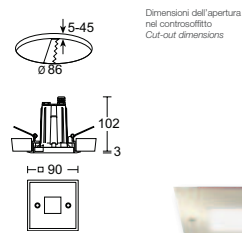

5947

cornice inox stainless steel trim

finiture disponibili finishes available
acciaio inox stainless steel