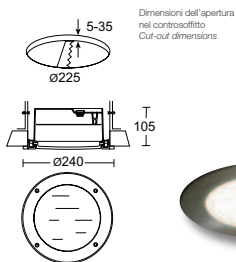

5317

anello inox stainless steel ring