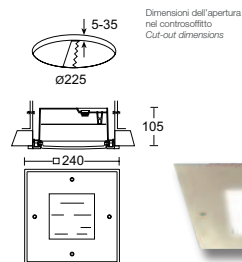

5309

cornice inox stainless steel trim