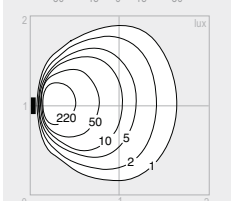

.82M.P

5W 5Led 230V

bianco white

medium

225 lm 6000 K Cool White