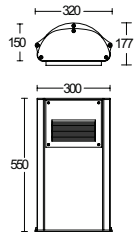

5407

finiture disponibili finishes available

nero | grigio antracite | grigio RAL9006 | marrone ruggine
black | anthracite grey | RAL9006 grey | rust brown

5412

Polverso Service

finiture disponibili finishes available

nero | grigio antracite | grigio RAL9006 | marrone ruggine
black | anthracite grey | RAL9006 grey | rust brown

.94F.T

18W TC-DE

G24q-2

flood 20°x70°

1200 lm

.E9F.S

20W HIT

G8,5

flood 20°x70°

1700 lm

.82M.P

5W 5Led 230V

bianco white

medium

225 lm 6000 K Cool White

.B7M.P

5W 5Led 230V

bianco white

medium

180 lm 3000 K Warm White

codice colori
colour codes

- **.02** nero
  black
- **.05** grigio antracite
  anthracite grey
- **.13** grigio RAL9006
  RAL9006 Grey
- **.45** marrone ruggine
  rust brown

accessori
accessories

BASE DI ANCORAGGIO
IN FERRO CON TIRANTI
ZINC PLATED STEEL
FIXING

680