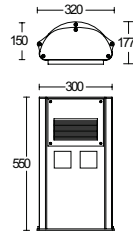

5412

Polverso Service