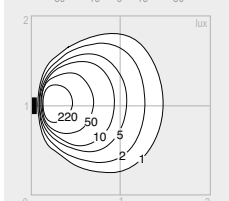

.B7M.P

5W 5Led 230V

bianco white

medium

180 lm 3000 K Warm White