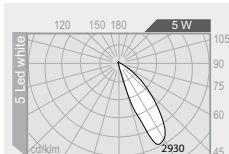

.B7M.P

5W 5Led 230V

bianco white

medium

180 lm 3000 K Warm White