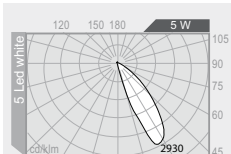

.82M.P

5W 5Led 230V

bianco white

medium

225 lm 6000 K Cool White