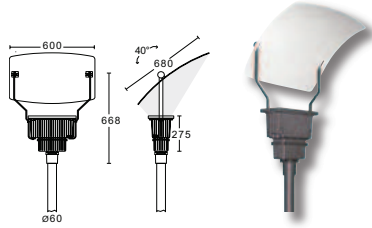

>>Palace 150W HIT-DE

5818

orientabile adjustable

finiture disponibili finishes available
 grigio antracite grigio RAL 9006 marrone ruggine
 anthracite grey RAL 9006 grey rust brown

5820

orientabile adjustable