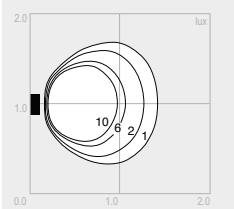

.D2M.P

3W 3Led 350mA

bianco white

medium

110 lm 3000 K Warm White