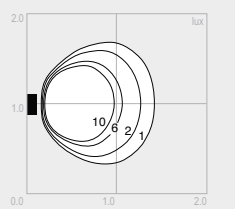

.28M.P

3W 3Led 350mA

bianco white

medium

135 lm 6000 K Cool White