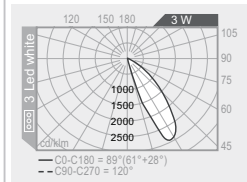

.28M.P

3W 3Led 350mA

bianco white

medium

135 lm 6000 K Cool White