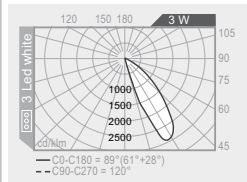

.D2M.P

3W 3Led 350mA

bianco white

medium

110 lm 3000 K Warm White