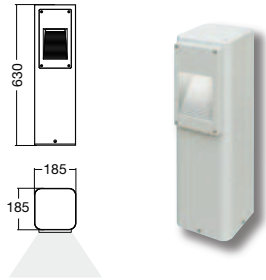

5413

finiture disponibili finishes available

bianco grigio antracite grigio RAL9006 marrone ruggine
white anthracite grey RAL9006 grey rust brown

5414