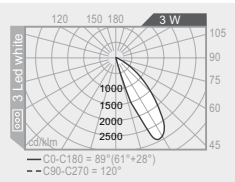

.28M.P

3W 3Led 350mA

bianco white

medium

135 lm 6000 K Cool White