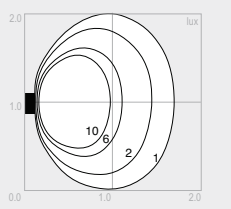

.60X.P

vetro micropismato micropismatic diffuser

6W Sylvania

GX53

flood

220 lm