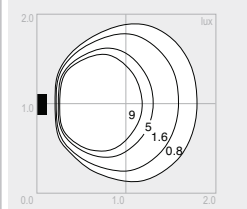

.D2M.P

3W 3Led 350mA

bianco white

medium

110 lm 3000 K Warm White