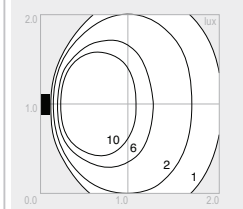

.60X.P

vetro micropismato micropismatic diffuser

6W Sylvania

GX53

flood

220 lm