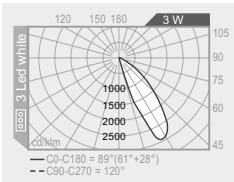

.D2M.P

3W 3Led 350mA

bianco white

medium

110 lm 3000 K Warm White