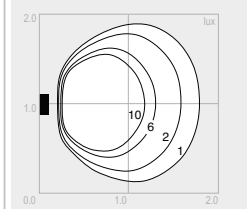

.28M.P

3W 3Led 350mA

bianco white

medium

135 lm 6000 K Cool White