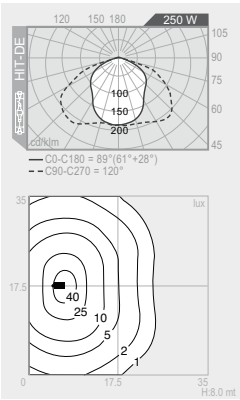

.63R.T

250W HIT-DE Cut Off

Fc2

flood

20000 lm