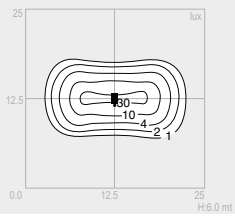

.103.T

vetro trasparente clear diffuser
simmetrico
disymmetric

56W 56 LED Cut Off

flood

3600 lm

4000 K Neutral White