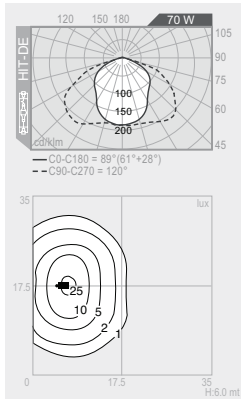

5480

finiture disponibili finishes available

bianco white	grigio antracite anthracite grey	grigio RAL9006 RAL9006 grey	marrone ruggine rust brown

.59R.T

70W HIT-DE Cut Off

Rx7s

flood

6500 lm

.61R.T

150W HIT-DE Cut Off

Rx7s-24

flood

14000 lm

.63R.T

250W HIT-DE Cut Off

Fc2

flood

20000 lm

.40R.T

230W HAL Cut Off

Rx7s

flood

5060 lm

.B9R.T

140W CPO-TW Cut Off

PGZ12

flood

16500 lm

codice colori
colour codes

- **.01** ☐ bianco
  white
- **.05** ☐ grigio antracite
  anthracite grey
- **.13** ☐ grigio RAL9006
  RAL9006 Grey
- **.45** ☐ marrone ruggine
  rust brown

- **SA1.** Staffa a muro Wall bracket
- **SA2.** Attacco palo Ø76 mm Column support Ø76mm
- **SA3.** Attacco palo Ø89 mm Column support Ø89mm
- **SA4.** Attacco palo Ø76 mm + Braccio L=500
  Column support Ø76mm + Column bracket 500mm
- **SA5.** Attacco palo Ø89 mm + Braccio L=500
  Column support Ø89mm + Column bracket 500mm
- **SA6.** Attacco palo doppio Ø76 mm
  Column double support Ø76 mm
- **SA7.** Doppio attacco palo Ø89 mm
  Double Column support Ø89 mm
- **SA8.** Doppio attacco palo Ø76 mm + Doppio Braccio L=500
  Double column support Ø76 mm + Double bracket 500mm
- **SA9.** Doppio attacco palo Ø89 mm + doppio Braccio L=500
  Double column support Ø89 mm + Double bracket 500mm

accessori
accessories

ACCESSORI OBBLIGATORI PER PALO
REQUIRED ACCESSORIES FOR
COLUMNS