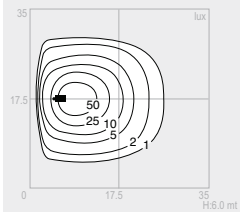

.610.T

150W HIT-DE Cut Off

Rx7s-24

flood

14000 lm