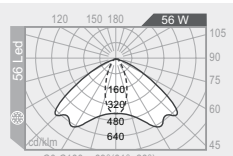

.103.T

vetro trasparente clear diffuser
simmetrico
disymmetric

56W 56 LED Cut Off

flood

3600 lm

4000 K Neutral White