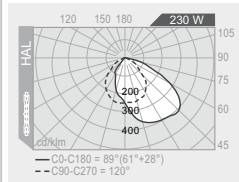

.400.T

230W HAL Cut Off

Rx7s

flood

5060 lm