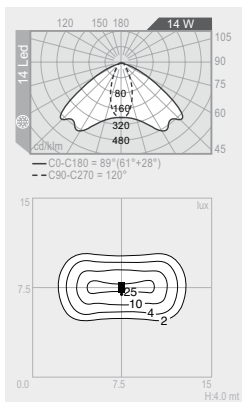

.105.T

14W 14 LED Cut Off

flood

900 lm 4000 K Neutral White