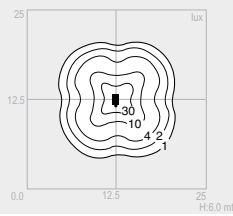

.103.T

vetro trasparente clear diffuser
simmetrico
disymmetric

56W 56 LED Cut Off

flood

3600 lm

4000 K Neutral White