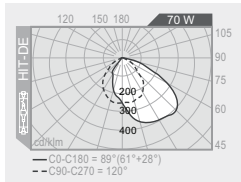

finiture disponibili finishes available

bianco white	grigio antracite anthracite grey	grigio RAL9006 RAL9006 grey	marrone ruggine rust brown

.590.T

70W HIT-DE Cut Off

Rx7s

flood

6500 lm