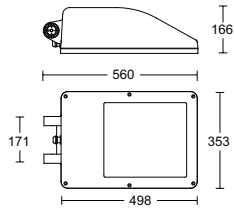

5480

finiture disponibili finishes available

bianco white	grigio antracite anthracite grey	grigio RAL9006 RAL9006 grey	marrone ruggine rust brown

.59R.T

70W HIT-DE Cut Off

Rx7s

flood

6500 lm

.61R.T

150W HIT-DE Cut Off

Rx7s-24

flood

14000 lm

.63R.T

250W HIT-DE Cut Off

Fc2

flood

20000 lm

.40R.T

230W HAL Cut Off

Rx7s

flood

5060 lm

.B9R.T

140W CPO-TW Cut Off

PGZ12

flood

16500 lm

codice colori
colour codes

- **.01** ☐ bianco
  white
- **.05** ☐ grigio antracite
  anthracite grey
- **.13** ☐ grigio RAL9006
  RAL9006 Grey
- **.45** ☐ marrone ruggine
  rust brown

- **SA1.** Staffa a muro Wall bracket
- **SA2.** Attacco palo Ø76 mm Column support Ø76mm
- **SA3.** Attacco palo Ø89 mm Column support Ø89mm
- **SA4.** Attacco palo Ø76 mm + Braccio L=500
  Column support Ø76mm + Column bracket 500mm
- **SA5.** Attacco palo Ø89 mm + Braccio L=500
  Column support Ø89mm + Column bracket 500mm
- **SA6.** Attacco palo doppio Ø76 mm
  Column double support Ø76 mm
- **SA7.** Doppio attacco palo Ø89 mm
  Double Column support Ø89 mm
- **SA8.** Doppio attacco palo Ø76 mm + Doppio Braccio L=500
  Double column support Ø76 mm + Double bracket 500mm
- **SA9.** Doppio attacco palo Ø89 mm + doppio Braccio L=500
  Double column support Ø89 mm + Double bracket 500mm

accessori
accessories

ACCESSORI OBBLIGATORI PER PALO
REQUIRED ACCESSORIES FOR
COLUMNS