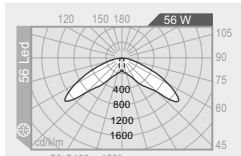

.103.T

vetro trasparente clear diffuser
simmetrico
disymmetric

56W 56 LED Cut Off

flood

3600 lm

4000 K Neutral White