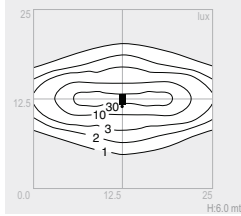

.103.T

vetro trasparente clear diffuser
simmetrico
disymmetric

56W 56 LED Cut Off

flood

3600 lm

4000 K Neutral White