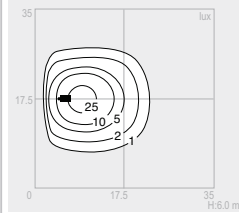

.400.T

230W HAL Cut Off

Rx7s

flood

5060 lm