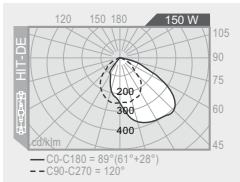

.610.T

150W HIT-DE Cut Off

Rx7s-24

flood

14000 lm