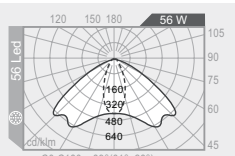

.103.T

vetro trasparente clear diffuser
simmetrico
disymmetric

56W 56 LED Cut Off

flood

3600 lm

4000 K Neutral White