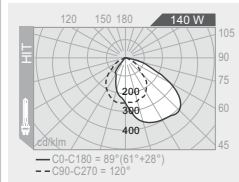

.B90.T

140W CPO-TW Cut Off

PGZ12

flood

16500 lm