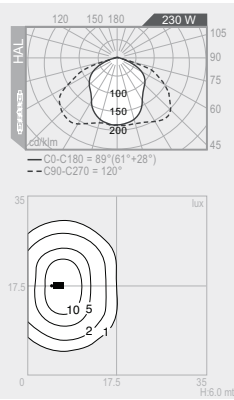

.40R.T

230W HAL Cut Off

Rx7s

flood

5060 lm