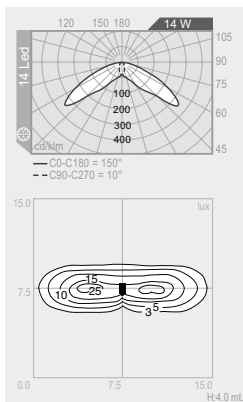

5482

LED version
MOVILED OPTICS™ inside

finiture disponibili finishes available

bianco white	grigio antracite anthracite grey	grigio RAL9006 RAL9006 grey	marrone ruggine rust brown

.104.T

14W 14 LED Cut Off

flood

900 lm 4000 K Neutral White