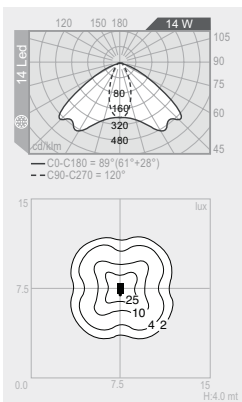

.106.T

14W 14 LED Cut Off

flood

900 lm 4000 K Neutral White