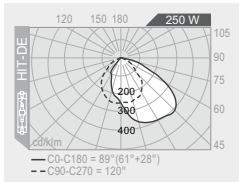

.630.T

250W HIT-DE Cut Off

Fc2

flood

20000 lm