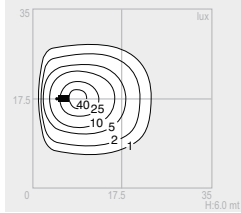

finiture disponibili finishes available

bianco white	grigio antracite anthracite grey	grigio RAL9006 RAL9006 grey	marrone ruggine rust brown

.590.T

70W HIT-DE Cut Off

Rx7s

flood

6500 lm