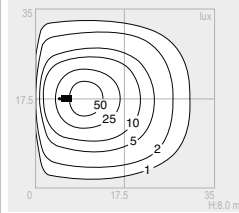

.B90.T

140W CPO-TW Cut Off

PGZ12

flood

16500 lm