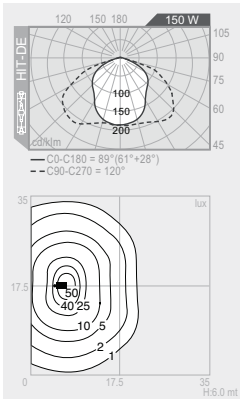

.61R.T

150W HIT-DE Cut Off

Rx7s-24

flood

14000 lm