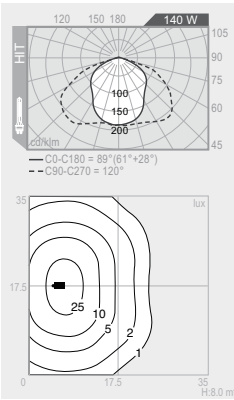

.B9R.T

140W CPO-TW Cut Off

PGZ12

flood

16500 lm

codice colori
colour codes

- **.01** ☐ bianco
  white
- **.05** ☐ grigio antracite
  anthracite grey
- **.13** ☐ grigio RAL9006
  RAL9006 Grey
- **.45** ☐ marrone ruggine
  rust brown