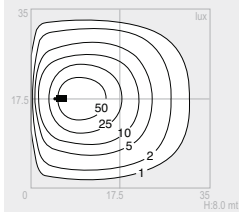

.630.T

250W HIT-DE Cut Off

Fc2

flood

20000 lm