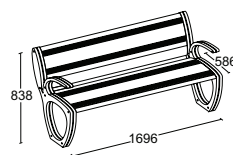

1157.100.X