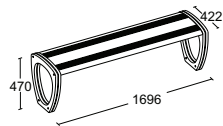

Liven seat is a seductive seating arrangement that stimulates the imagination. It belongs to the co-ordinated collection, Liven, and is best used with the other furniture from the same gamma of products. Liven seat is a flexible, composable system, designed to give the planner greater freedom of expression and enable him to put together various seating solutions suitable for the environment in question and differing personal tastes. The system has infinite potential for customising to one's own requirements, combining form, length, accessories and material in creative projects, each one different from the other. The Liven seat bench is ideal for furnishing outdoor public areas and partially-covered or totally covered outdoor areas likewise, for example important public offices, shopping centres, stations or airports.

1021.100.X