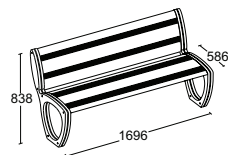

1112.100.X