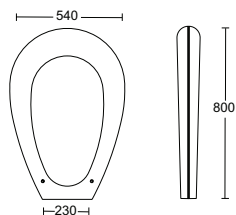

Liven e' un elemento di arredo urbano che propone una rivisitazione del "classico" dissuasore ad arco. E' realizzato in alluminio pressofuso e con la sua forma morbida e sinuosa addolcisce il contesto urbano in cui viene inserito. Fa parte della collezione Liven e potrebbe essere abbinato in modo coordinato con le sedute della stessa linea per la realizzazione di ambienti urbani di forte personalita'.

Liven is urban furniture that reworks the "classic" curved dissuader. It is made in die-cast aluminum and has a soft, sinuous shape which "sweetens" the context in which it is installed. It is part of the Liven collection and can be combined easily with the seating of the same collection for creating areas which benefit from visual co-ordination.

1060.100.X