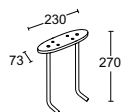

codice colori
colour codes

.05 grigio antracite
anthracite grey

.13 grigio RAL9006
RAL9006 grey

accessori
accessories

BASE DI ANCORAGGIO IN
FERRO ZINCATO DA CEMENTARE
ZINC PLATED STEEL ANCHORAGE
FOR CONCRETING

101