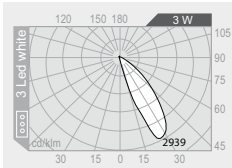

.D2M.P

3W 3Led 350mA

bianco white

medium

108 lm 3000 K Warm White

h installazione 0.3 h installation 0.3 m