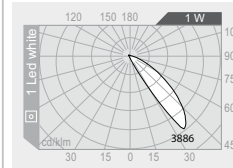

.64F.P

1W 1Led

bianco white

flood

45 lm 6000 K Cool White

h installazione 0.3 h installation 0.3 m