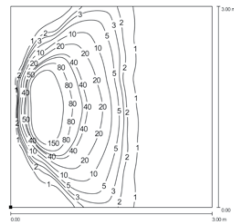

.L2F.P

20W HCl-TF

GU6,5

flood

1700 lm

h installazione 0.3 h installation 0.3 m