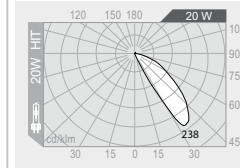

.E9F.P

20W HIT

G8,5

flood 80°

1700 lm

h installazione 0.3 h installation 0.3 m