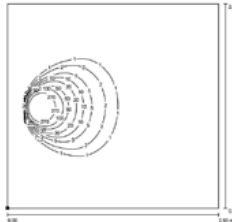

.D2M.P

3W 3Led 350mA

bianco white

medium

108 lm 3000 K Warm White

h installazione 0.3 h installation 0.3 m