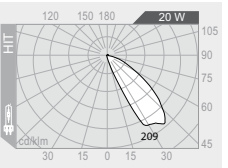

.E9F.P

20W HIT

G8,5

flood

1700 lm

h installazione 0.3 h installation 0.3 m