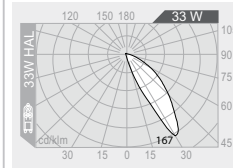

.43F.P

vetro micropismato microprismatic diffuser

33W HAL (ex.66733 OSRAM)

G9

flood

460 lm

h installazione 0.3 h installation 0.3 m