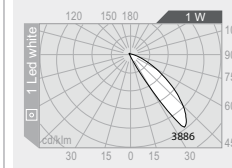

.I6F.P

1W 1Led

bianco white

flood

36 lm 3000 K Warm White

h installazione 0.3 h installation 0.3 m

codice colori
colour codes

- .02 nero
  black
- .05 grigio antracite
  anthracite grey
- .13 grigio RAL9006
  RAL9006 Grey