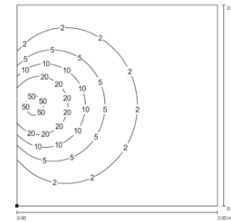

.60X.P

vetro micropismato microprismatic diffuser

6W Sylvania

GX53

flood

220 lm

h installazione 0.3 h installation 0.3 m