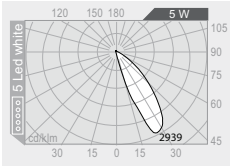

.B7M.P

5W 5Led 230V

bianco white

medium

180 lm 3000 K Warm White

h installazione 0.3 h installation 0.3 m