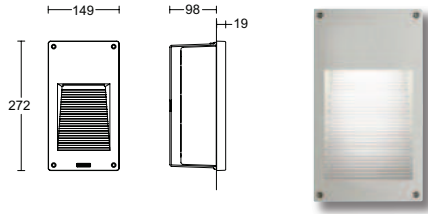

5409 Vertiverso