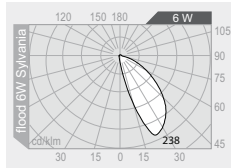

.60X.P

vetro micropismato microprismatic diffuser

6W Sylvania

GX53

flood

220 lm

h installazione 0.3 h installation 0.3 m