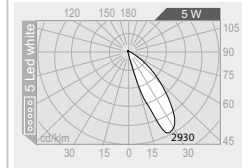

.82M.P

5W 5Led 230V

bianco white

medium

225 lm 6000 K Cool White

h installazione 0.3 h installation 0.3 m