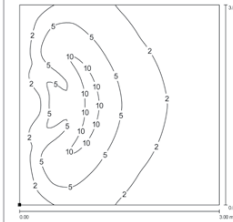

.43F.P

vetro micropismato microprismatic diffuser

33W HAL (ex.66733 OSRAM)

G9

flood

460 lm

h installazione 0.3 h installation 0.3 m