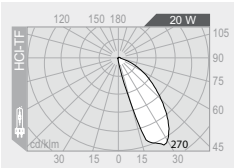

.L2F.P

20W HCl-TF

GU6,5

flood

1700 lm

h installazione 0.3 h installation 0.3 m