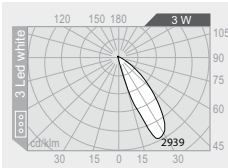

.28M.P

3W 3Led 350mA

bianco white

medium

135 lm 6000 K Cool White

h installazione 0.3 h installation 0.3 m