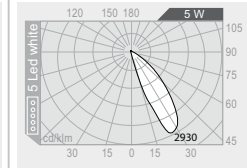

.B7M.P

5W 5Led 230V

bianco white

medium

180 lm 3000 K Warm White

h installazione 0.3 h installation 0.3 m

codice colori
colour codes

- **.02** nero
  black
- **.05** grigio antracite
  anthracite grey
- **.13** grigio RAL9006
  RAL9006 Grey