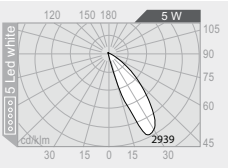

.82M.P

5W 5Led 230V

bianco white

medium

225 lm 6000 K Cool White

h installazione 0.3 h installation 0.3 m