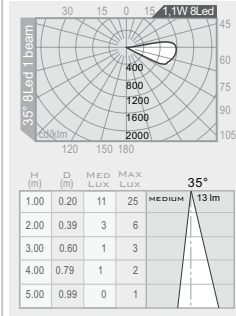

.C1M.A

1,1W 8Led 24VDC

bianco white

medium 35°

13 lm

6000 K Cool White