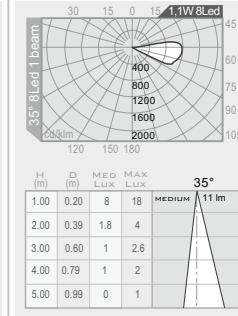

.11M.A

1,1W 8Led 24VDC

bianco white

medium 35°

11 lm

3000 K Warm White