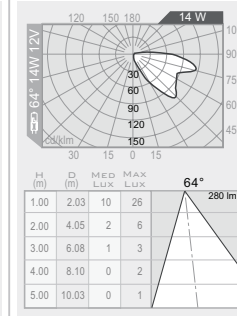

.55FA

14W 12V QT (ex. 64423 OSRAM)

G4 (L33)

flood 64°

280 lm

codice colori
colour codes

- .02 nero black
- .05 grigio antracite anthracite grey
- .13 grigio RAL9006 RAL9006 Grey

accessori
accessories

515

filo / wire	max. dist.
0,75 mm²	22 mt
1 mm²	30 mt
1,5 mm²	45 mt

per versione 8Led 1,1W
1 alimentatore per 9 Occhio Led.
for 8Led 1,1W version
1 local power source for 9 Occhio Led.